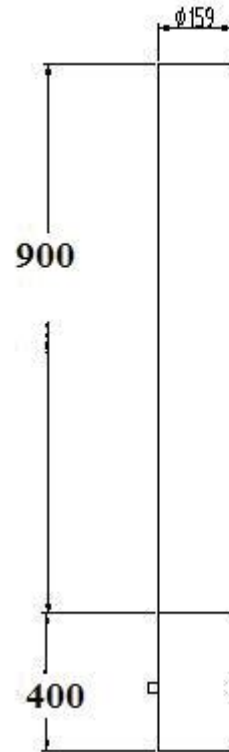

INNOPLAST™
Innovative Polymer Products

Fixed Stainless Bollard

Model No: SSFB6

Parameter

- *Type: Fixed
- *Material: Stainless Steel
- *Diameter: 159mm (6.25")
- *Thickness: 3.5mm (.138")
- *Above earth: 900mm (35.4")
- *Underground: 400mm (15.75")